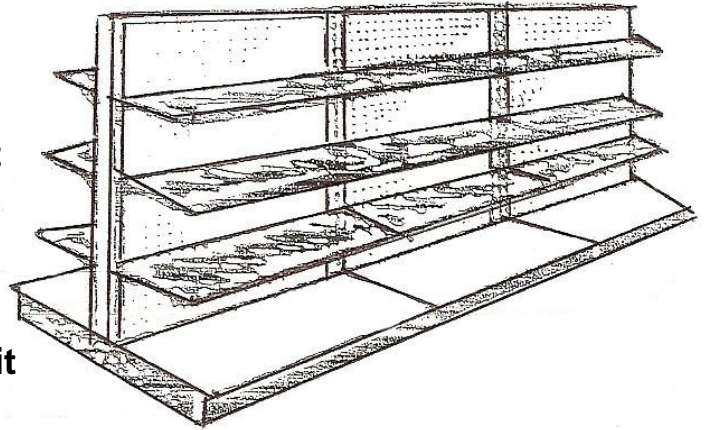

ISLAND UNITS:

STARTER UNITS: \$240/UNIT (48" wide)

- Includes a base shelf + 3 shelves (both sides)
- Starter Unit with base +1 = \$272/unit

ADD ON UNITS: \$200.00/UNIT (48" Wide)

- Includes a base shelf + 3 shelves (both sides)
- Add on unit with base + 4 = \$232/unit
- Extra shelf 48" w \$12.00/each
- Extra brackets \$2.00/each

WALL UNITS:

STARTER UNITS: \$180/UNIT (48" wide)

- Includes a base shelf + 3 shelves
- Starter Unit with base + 4 = \$196/unit

ADD ON UNITS: \$140.00/UNIT (48" wide)

- Includes a base shelf + 3 shelves
- Add on unit with base + 4 = \$156/unit
- Extra shelf 48" w \$12.00/each
- Extra brackets \$2.00/each

PROMO ENDS:

STARTER UNITS: \$140/UNIT (36" wide)

- Includes a base shelf + 2 shelves
- Includes pegboard on the back
- Starter unit with base + 3 = \$153/unit
- Starter unit with base + 4 = \$166/unit
- Extra shelf 36" w \$9.00/each
- Extra brackets \$2.00/each