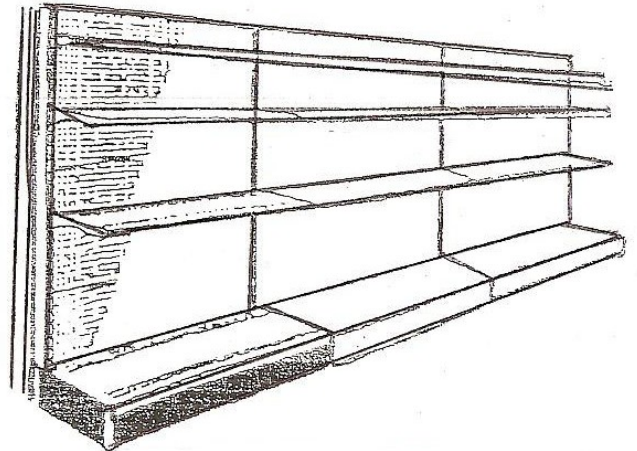

ISLAND UNITS:

STARTER UNITS: \$240/UNIT (48" wide)

- Includes a base shelf + 3 shelves (both sides)
- Starter Unit with base +1 = \$272/unit

ADD ON UNITS: \$200.00/UNIT (48" Wide)

- Includes a base shelf + 3 shelves (both sides)
- Add on unit with base + 4 = \$232/unit
- Extra shelf 48" w \$12.00/each
- Extra brackets \$2.00/each

WALL UNITS:

STARTER UNITS: \$180/UNIT (48" wide)

- Includes a base shelf + 3 shelves
- Starter Unit with base + 4 = \$196/unit

ADD ON UNITS: \$140.00/UNIT (48" wide)

- Includes a base shelf + 3 shelves
- Add on unit with base + 4 = \$156/unit
- Extra shelf 48" w \$12.00/each
- Extra brackets \$2.00/each

PROMO ENDS:

STARTER UNITS: \$140/UNIT (36" wide)

- Includes a base shelf + 2 shelves
- Includes pegboard on the back
- Starter unit with base + 3 = \$153/unit
- Starter unit with base + 4 = \$166/unit
- Extra shelf 36" w \$9.00/each
- Extra brackets \$2.00/each