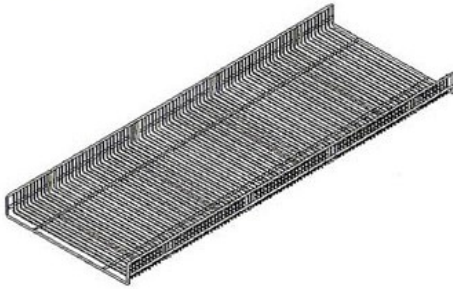

METAL WIRE SHELVING

48" WIRE BASKET. AVAILABLE IN CHROME.

#4600 - 14

#4601 - 16

#4602 - 18

WIRE BASKET DIVIDER. AVAILABLE IN CHROME.

#4603 - 14

#4604 - 16

#4605 - 18

48" WIRE SHELF. AVAILABLE IN CHROME.

#4606 - 14

#4607 - 16

#4608 - 18

WIRE SHELF DIVIDER. AVAILABLE IN CHROME.

#4609 - 14

#4610 - 16