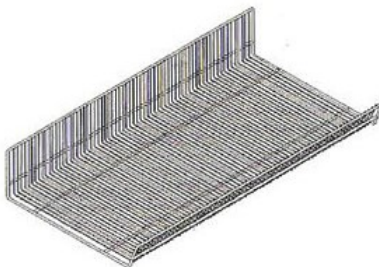

#4618 - 22

**WIRE FENCING FOR METAL SHELVES AND END
DECK. AVAILABLE IN CHROME.**

#4619 - 30

#4620 - 36

#4621 - 48

METAL WIRE SHELVING

#4622
ADJUSTABLE BRACKET FOR BASKET.
ROTATION 0, 15 - 30 DEGREE. AVAILABLE IN 12" AND
16". AVAILABLE IN ZINC.

#4626-12 NON-ADJUSTABLE 12"L

#4626-16 NON-ADJUSTABLE 16"L (SOLD IN PAIRS)

PROFIT WIRE SYSTEM.
TWENTY 4" J-HOOKS
INCLUDED. AVAILABLE IN
ALMOND AND CHROME.

#4623 - 14" x 48"

#4624
4" J-HOOKS FOR PROFIT WIRE SYSTEM.
AVAILABLE IN ZINC FINISH.

#4625
ACCESSORY FOR PROFIT WIRE SYSTEM.

36" WIRE BASKET. AVAILABLE IN CHROME.

#4628 - 14 14"D x 36"L

#4628 - 16 16"D x 36"L

#4628 - 18 18"D x 36"L

36" WIRE SHELF. AVAILABLE IN CHROME.

#4630 - 14 14"D x 36"L