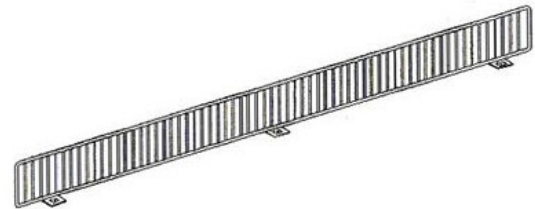

#4605 - 18

48" WIRE SHELF. AVAILABLE IN CHROME.

#4606 - 14

#4607 - 16

#4608 - 18

WIRE SHELF DIVIDER. AVAILABLE IN CHROME.

#4609 - 14

#4610 - 16

#4611 - 18

**WIRE
DIVIDER FOR
METAL
SHELVES.
AVAILABLE IN
CHROME.**

#4612 - 10

#4613 - 12

#4614 - 14

#4615 - 16

#4616 - 18

#4617 - 20

#4618 - 22

**WIRE FENCING FOR METAL SHELVES AND END
DECK. AVAILABLE IN CHROME.**

#4619 - 30

#4620 - 36

#4621 - 48

METAL WIRE SHELVING

#4622
ADJUSTABLE BRACKET FOR BASKET.
ROTATION 0, 15 - 30 DEGREE. AVAILABLE IN 12" AND
16". AVAILABLE IN ZINC.

#4626-12 NON-ADJUSTABLE 12"L

#4626-16 NON-ADJUSTABLE 16"L (SOLD IN PAIRS)

PROFIT WIRE SYSTEM.
TWENTY 4" J-HOOKS
INCLUDED. AVAILABLE IN
ALMOND AND CHROME.

#4623 - 14" x 48"

#4624
4" J-HOOKS FOR PROFIT WIRE SYSTEM.
AVAILABLE IN ZINC FINISH.