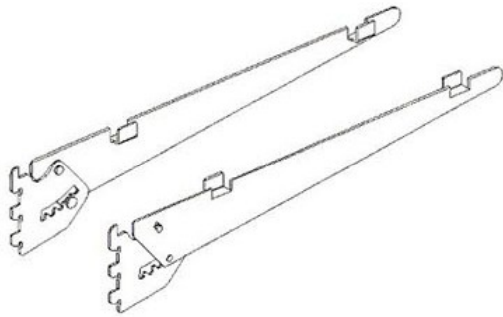

#4611 - 18

**WIRE
DIVIDER FOR
METAL
SHELVES.
AVAILABLE IN
CHROME.**

#4612 - 10

#4613 - 12

#4614 - 14

#4615 - 16

#4616 - 18

#4617 - 20

#4618 - 22

**WIRE FENCING FOR METAL SHELVES AND END
DECK. AVAILABLE IN CHROME.**

#4619 - 30

#4620 - 36

#4621 - 48

METAL WIRE SHELVING

#4622
ADJUSTABLE BRACKET FOR BASKET.
ROTATION 0, 15 - 30 DEGREE. AVAILABLE IN 12" AND
16". AVAILABLE IN ZINC.

#4626-12 NON-ADJUSTABLE 12"L

#4626-16 NON-ADJUSTABLE 16"L (SOLD IN PAIRS)

PROFIT WIRE SYSTEM.
TWENTY 4" J-HOOKS
INCLUDED. AVAILABLE IN
ALMOND AND CHROME.

#4623 - 14" x 48"

#4624
4" J-HOOKS FOR PROFIT WIRE SYSTEM.
AVAILABLE IN ZINC FINISH.

#4625
ACCESSORY FOR PROFIT WIRE SYSTEM.

36" WIRE BASKET. AVAILABLE IN CHROME.

#4628 - 14 14"D x 36"L

#4628 - 16 16"D x 36"L

#4628 - 18 18"D x 36"L

36" WIRE SHELF. AVAILABLE IN CHROME.

#4630 - 14 14"D x 36"L