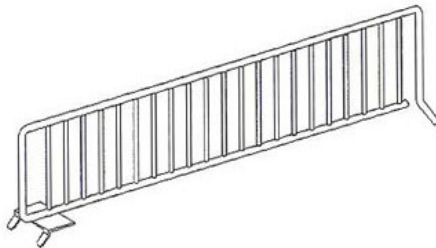

#4605 - 18

48" WIRE SHELF. AVAILABLE IN CHROME.

#4606 - 14

#4607 - 16

#4608 - 18

WIRE SHELF DIVIDER. AVAILABLE IN CHROME.

#4609 - 14

#4610 - 16

#4611 - 18

**WIRE
DIVIDER FOR
METAL
SHELVES.
AVAILABLE IN
CHROME.**

#4612 - 10

#4613 - 12

#4614 - 14

#4615 - 16

#4616 - 18

#4617 - 20

#4618 - 22

**WIRE FENCING FOR METAL SHELVES AND END
DECK. AVAILABLE IN CHROME.**

#4619 - 30

#4620 - 36

#4621 - 48

METAL WIRE SHELVING

#4622
ADJUSTABLE BRACKET FOR BASKET.
ROTATION 0, 15 - 30 DEGREE. AVAILABLE IN 12" AND
16". AVAILABLE IN ZINC.

#4626-12 NON-ADJUSTABLE 12"L

#4626-16 NON-ADJUSTABLE 16"L (SOLD IN PAIRS)

PROFIT WIRE SYSTEM.
TWENTY 4" J-HOOKS
INCLUDED. AVAILABLE IN
ALMOND AND CHROME.

#4623 - 14" x 48"

#4624
4" J-HOOKS FOR PROFIT WIRE SYSTEM.
AVAILABLE IN ZINC FINISH.