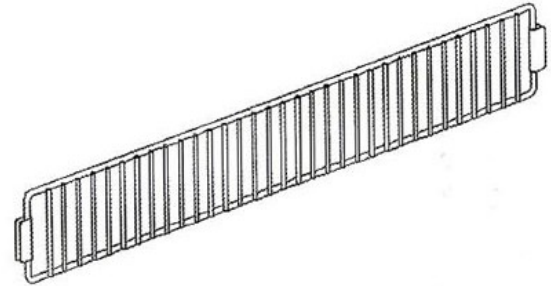

METAL WIRE SHELVING

48" WIRE BASKET. AVAILABLE IN CHROME.

#4600 - 14

#4601 - 16

#4602 - 18

WIRE BASKET DIVIDER. AVAILABLE IN CHROME.

#4603 - 14

#4604 - 16

#4605 - 18

48" WIRE SHELF. AVAILABLE IN CHROME.

#4606 - 14

#4607 - 16

#4608 - 18

WIRE SHELF DIVIDER. AVAILABLE IN CHROME.

#4609 - 14

#4610 - 16

#4611 - 18

**WIRE
DIVIDER FOR
METAL
SHELVES.
AVAILABLE IN
CHROME.**

#4612 - 10

#4613 - 12

#4614 - 14

#4615 - 16

#4616 - 18

#4617 - 20

#4618 - 22

**WIRE FENCING FOR METAL SHELVES AND END
DECK. AVAILABLE IN CHROME.**

#4619 - 30

#4620 - 36

#4621 - 48

METAL WIRE SHELVING

#4622
ADJUSTABLE BRACKET FOR BASKET.
ROTATION 0, 15 - 30 DEGREE. AVAILABLE IN 12" AND
16". AVAILABLE IN ZINC.