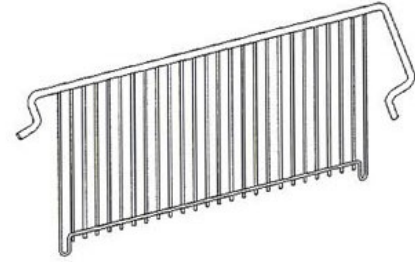

METAL WIRE SHELVING

48" WIRE BASKET. AVAILABLE IN CHROME.

#4600 - 14

#4601 - 16

#4602 - 18

WIRE BASKET DIVIDER. AVAILABLE IN CHROME.

#4603 - 14

#4604 - 16

#4605 - 18

48" WIRE SHELF. AVAILABLE IN CHROME.

#4606 - 14

#4607 - 16

#4608 - 18

WIRE SHELF DIVIDER. AVAILABLE IN CHROME.

#4609 - 14

#4610 - 16

#4618 - 22

**WIRE FENCING FOR METAL SHELVES AND END
DECK. AVAILABLE IN CHROME.**

#4619 - 30

#4620 - 36

#4621 - 48

METAL WIRE SHELVING

#4622
ADJUSTABLE BRACKET FOR BASKET.
ROTATION 0, 15 - 30 DEGREE. AVAILABLE IN 12" AND
16". AVAILABLE IN ZINC.