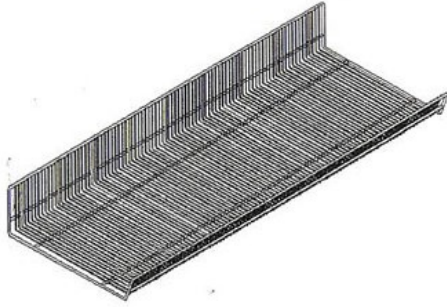

METAL WIRE SHELVING

48" WIRE BASKET. AVAILABLE IN CHROME.

#4600 - 14

#4601 - 16

#4602 - 18

WIRE BASKET DIVIDER. AVAILABLE IN CHROME.

#4603 - 14

#4604 - 16

#4605 - 18

48" WIRE SHELF. AVAILABLE IN CHROME.

#4606 - 14

#4607 - 16

#4608 - 18

WIRE SHELF DIVIDER. AVAILABLE IN CHROME.

#4609 - 14

#4610 - 16