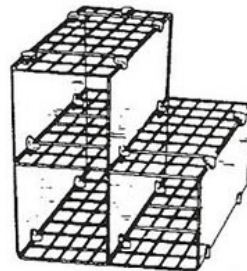

#3003

RUBBER MALLET

#3004

"S" HOOK, 3/4" LONG. AVAILABLE IN
BLACK, RED AND WHITE.

#3005

10" x 16" GRID WITH 2" SPACE.
AVAILABLE IN CHROME.

ALL CHROME GRID

#3006

10" SQUARE GRID WITH 2" SPACE.
USED AS REAR PANEL TO CLOSE
BACK. AVAILABLE IN CHROME.

COMBINATION CHROME AND GLASS

AN ALTERNATIVE TO AN ALL CHROME GRID
STRUCTURE WOULD BE TO COMBINE GRIDS
WITH 3/16" TEMPERED GLASS FOR AN
ATTRACTIVE MERCHANDISING DISPLAY.

BINNING CONNECTORS

FITS $\frac{3}{16}$ " AND $\frac{1}{4}$ " GLASS. AVAILABLE IN BRASS OR CHROME PLATED.

#3100
TWO WAY CONNECTOR.

#3101
THREE WAY CONNECTOR.

#3102
FOUR WAY CONNECTOR.

#3103
TWO WAY CONNECTOR, 120
DEGREE.