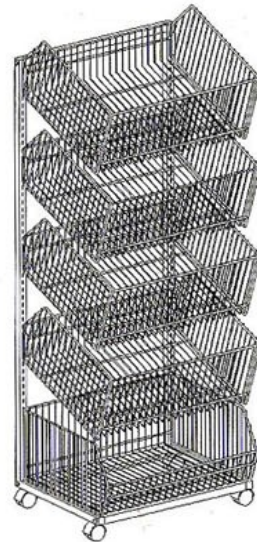

#3703

RACQUET HOLDER. HOLDS 6 RACQUETS. FOR 1/4" PEGBOARD AND SLATWALL.

#3704

BAT HOLDER. HOLDS 10 BATS. FOR 1/4" PEGBOARD AND SLATWALL.

#3705

WIRE DIVIDER. FITS GLASS SHELF 12" - 14", 8" HIGH.

STACKING BASKETS AND DUMP BINS

#3800

STACKING / NESTABLE BASKETS, 18"W x 23"L x 10"H. AVAILABLE IN CHROME.

#3801

DIVIDER FOR STACKING / NESTABLE BASKETS. AVAILABLE IN CHROME.

#3802

STACKING BASKET UNIT. FOUR BASKETS HIGH. EACH BASKET IS 18"W x 23"L x 10"H. INCLUDES FOUR CASTERS. AVAILABLE IN CHROME.

#3803

MOBILE MERCHANDISER. 18"W x 23"L x 58"H. DIVIDERS INCLUDED. INCLUDES FOUR CASTERS. TWO WITH LOCK AND TWO WITHOUT LOCK. AVAILABLE IN BLACK, CHROME AND WHITE.

STACKING BASKETS AND DUMP BINS

#3805

**ROLLING DUMP BIN. 48"W x 48"L x 30"H.
INCLUDES FOUR 3" INDUSTRIAL LOCKING
WHEELS. AVAILABLE IN CHROME.**

#3807 SIGN

24"H SIGN HOLDER FOR DUMP BIN.

**FOLDING DUMP BIN. AVAILABLE IN BLACK,
CHROME AND WHITE.**

#3806 - 18"W x 18"L x 33"H.

#3807 - 24"W x 24"L x 33"H.

#3809 - 12"W x 12"L x 33"H.

#3810 - 14"W x 14"L x 33"H.