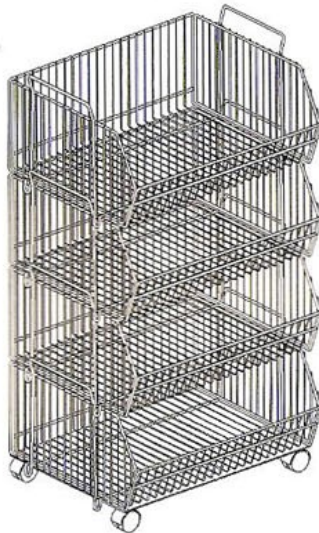

PEG BOARD FIXTURES AND SHOPPING BASKET

#3700

14" WATERFALL WITH 6 BALLS FOR 1/4" PEGBOARD AND SLATWALL.

#3701

16" WATERFALL WITH 5 HOOKS FOR 1/4" PEGBOARD AND SLATWALL.

#3702

HAT / BALL DISPLAYER WITH 4" RING, 6" HIGH, 6" DEEP. FOR 1/4" PEGBOARD AND SLATWALL.

#3703

RACQUET HOLDER. HOLDS 6 RACQUETS. FOR 1/4" PEGBOARD AND SLATWALL.

#3704

BAT HOLDER. HOLDS 10 BATS. FOR 1/4" PEGBOARD AND SLATWALL.

#3705

WIRE DIVIDER. FITS GLASS SHELF 12" - 14", 8" HIGH.

STACKING BASKETS AND DUMP BINS

#3800

STACKING / NESTABLE BASKETS, 18"W x 23"L x 10"H. AVAILABLE IN CHROME.

#3801

DIVIDER FOR STACKING / NESTABLE BASKETS. AVAILABLE IN CHROME.

#3802

STACKING BASKET UNIT. FOUR BASKETS HIGH. EACH BASKET IS 18"W x 23"L x 10"H. INCLUDES FOUR CASTERS. AVAILABLE IN CHROME.

#3803

MOBILE MERCHANDISER. 18"W x 23"L x 58"H. DIVIDERS INCLUDED. INCLUDES FOUR CASTERS. TWO WITH LOCK AND TWO WITHOUT LOCK. AVAILABLE IN BLACK, CHROME AND WHITE.

STACKING BASKETS AND DUMP BINS

#3805

**ROLLING DUMP BIN. 48"W x 48"L x 30"H.
INCLUDES FOUR 3" INDUSTRIAL LOCKING
WHEELS. AVAILABLE IN CHROME.**