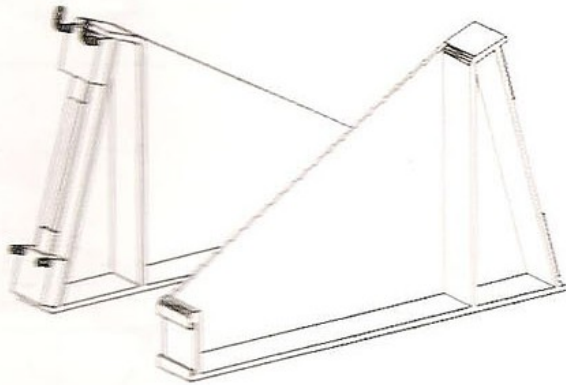

PHOTO FRAME BRACKET

#4500

PLEXI SNAPS BRACKET FOR SLATWALL. 7½" LONG WITH ¾" LIP. SOLD IN PAIRS.

#4501

PLEXI SNAPS BRACKET FOR SLATWALL. 12" LONG WITH ¾" LIP. SOLD IN PAIRS.

#4503

PLEXI SNAPS BRACKET FOR SLATWALL AND PEGBOARD. 7¾" LONG WITH 1" PRICING CHANNEL. SOLD IN PAIRS.

#4504

PLEXI SNAPS BRACKET FOR SLATWALL AND PEGBOARD. 12" LONG WITH 1" PRICING CHANNEL. SOLD IN PAIRS.