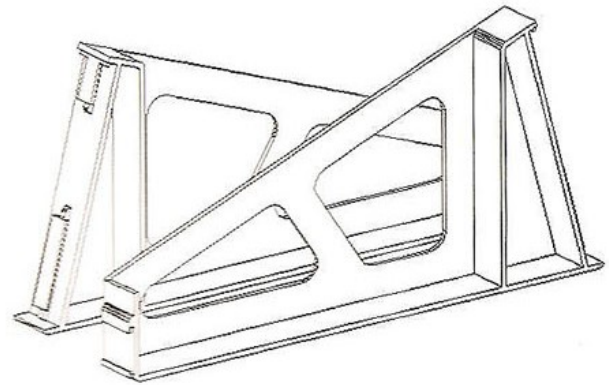

PHOTO FRAME BRACKET

#4500

PLEXI SNAPS BRACKET FOR SLATWALL. 7½" LONG WITH ¾" LIP. SOLD IN PAIRS.

#4501

PLEXI SNAPS BRACKET FOR SLATWALL. 12" LONG WITH ¾" LIP. SOLD IN PAIRS.

#4503

PLEXI SNAPS BRACKET FOR SLATWALL AND PEGBOARD. 7¾" LONG WITH 1" PRICING CHANNEL. SOLD IN PAIRS.

#4504

PLEXI SNAPS BRACKET FOR SLATWALL AND PEGBOARD. 12" LONG WITH 1" PRICING CHANNEL. SOLD IN PAIRS.