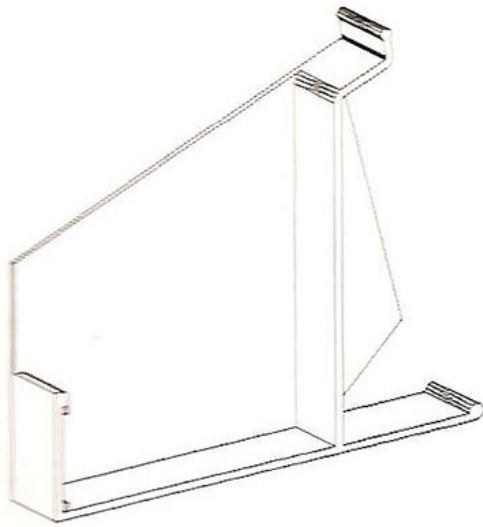

PHOTO FRAME BRACKET

#4500

PLEXI SNAPS BRACKET FOR SLATWALL. 7½" LONG WITH ¾" LIP. SOLD IN PAIRS.

#4501

PLEXI SNAPS BRACKET FOR SLATWALL. 12" LONG WITH ¾" LIP. SOLD IN PAIRS.

#4503

PLEXI SNAPS BRACKET FOR SLATWALL AND PEGBOARD. 7¾" LONG WITH 1" PRICING CHANNEL. SOLD IN PAIRS.

#4504

PLEXI SNAPS BRACKET FOR SLATWALL AND PEGBOARD. 12" LONG WITH 1" PRICING CHANNEL. SOLD IN PAIRS.