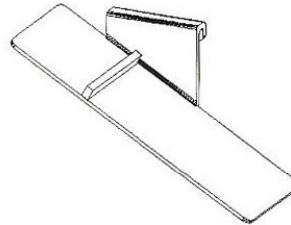

SHOE STANDS AND ACCESSORIES

#1200
SINGLE SIDED SHOE RACK. 42"L x 14"W x 57"H.
CHROME FINISH.

#1201
TWO-SIDED SHOE RACK. 42"L x 21"W x 57"H.
CHROME FINISH.

#1202
DOUBLE SIDED SHOE RACK. INCLUDES TEN 10"W x
48"L WIRE SHELVES. SHELVES MAY BE POSITIONED
ANYWHERE ON THE 60" SLOTTED UPRIGHTS.
CHROME FINISH.

#1218
DOUBLE SIDED SHOE RACK. 48"L x 22"W x 54"H.
SATIN CHROME FINISH.

SHOE STANDS AND ACCESSORIES

#1203
HEAVY DUTY CHROME
FITTING STOOL. WITH
BLACK VINYL SEAT.

#1204
30 DEGREE SLANT SHOE
SHELF FOR GRID OF 1/4"
DIAMETER WIRE. 13"L
X 4 1/4"W.

PLEXI SWIVEL SHOE
DISPLAYER FOR SLATWALL.
#1205 - TOE STOP
#1206 - HEEL STOP

PLEXI RISER SET.
#1207 - 3", 4" AND 5" HIGH.
#1208 - 4", 6" AND 8" HIGH.

#1209 -
PLEXI SHOE SHELF FOR GRID.
10"L X 4"W.

SLANT PLEXI SHOE SHELF
FOR GRID. 9"L X 4"W.
#1210 - RIGHT
#1211 - LEFT