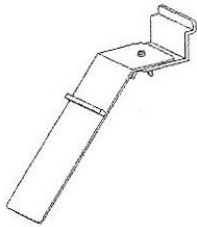

SHOE STANDS AND ACCESSORIES

#1200
SINGLE SIDED SHOE RACK. 42"L x 14"W x 57"H.
CHROME FINISH.

#1201
TWO-SIDED SHOE RACK. 42"L x 21"W x 57"H.
CHROME FINISH.

#1202
DOUBLE SIDED SHOE RACK. INCLUDES TEN 10"W x
48"L WIRE SHELVES. SHELVES MAY BE POSITIONED
ANYWHERE ON THE 60" SLOTTED UPRIGHTS.
CHROME FINISH.

#1218
DOUBLE SIDED SHOE RACK. 48"L x 22"W x 54"H.
SATIN CHROME FINISH.

SHOE STANDS AND ACCESSORIES

#1203
HEAVY DUTY CHROME
FITTING STOOL. WITH
BLACK VINYL SEAT.

#1204
30 DEGREE SLANT SHOE
SHELF FOR GRID OF 1/4"
DIAMETER WIRE. 13"L
X 4 1/4"W.

PLEXI SWIVEL SHOE
DISPLAYER FOR SLATWALL.
#1205 - TOE STOP
#1206 - HEEL STOP

PLEXI RISER SET.
#1207 - 3", 4" AND 5" HIGH.
#1208 - 4", 6" AND 8" HIGH.

#1209 -
PLEXI SHOE SHELF FOR GRID.
10"L X 4"W.

SLANT PLEXI SHOE SHELF
FOR GRID. 9"L X 4"W.
#1210 - RIGHT
#1211 - LEFT