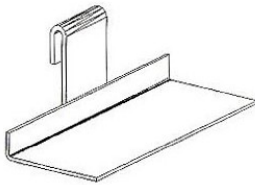

SHOE STANDS AND ACCESSORIES

#1200
SINGLE SIDED SHOE RACK. 42"L x 14"W x 57"H.
CHROME FINISH.

#1201
TWO-SIDED SHOE RACK. 42"L x 21"W x 57"H.
CHROME FINISH.

#1202
DOUBLE SIDED SHOE RACK. INCLUDES TEN 10"W x
48"L WIRE SHELVES. SHELVES MAY BE POSITIONED
ANYWHERE ON THE 60" SLOTTED UPRIGHTS.
CHROME FINISH.

#1218
DOUBLE SIDED SHOE RACK. 48"L x 22"W x 54"H.
SATIN CHROME FINISH.

SHOE STANDS AND ACCESSORIES

#1203
HEAVY DUTY CHROME
FITTING STOOL. WITH
BLACK VINYL SEAT.

#1204
30 DEGREE SLANT SHOE
SHELF FOR GRID OF 1/4"
DIAMETER WIRE. 13"L
X 4 1/4"W.

PLEXI SWIVEL SHOE
DISPLAYER FOR SLATWALL.
#1205 - TOE STOP
#1206 - HEEL STOP

PLEXI RISER SET.
#1207 - 3", 4" AND 5" HIGH.
#1208 - 4", 6" AND 8" HIGH.

#1209 -
PLEXI SHOE SHELF FOR GRID.
10"L X 4"W.

SLANT PLEXI SHOE SHELF
FOR GRID. 9"L X 4"W.
#1210 - RIGHT
#1211 - LEFT