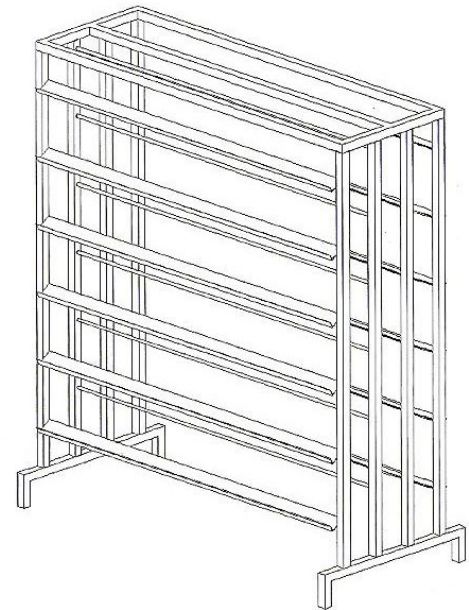

SHOE STANDS AND ACCESSORIES

#1200
SINGLE SIDED SHOE RACK. 42"L x 14"W x 57"H.
CHROME FINISH.

#1201
TWO-SIDED SHOE RACK. 42"L x 21"W x 57"H.
CHROME FINISH.

#1202
DOUBLE SIDED SHOE RACK. INCLUDES TEN 10"W x
48"L WIRE SHELVES. SHELVES MAY BE POSITIONED
ANYWHERE ON THE 60" SLOTTED UPRIGHTS.
CHROME FINISH.

#1218
DOUBLE SIDED SHOE RACK. 48"L x 22"W x 54"H.
SATIN CHROME FINISH.

SHOE STANDS AND ACCESSORIES

#1203
HEAVY DUTY CHROME
FITTING STOOL. WITH
BLACK VINYL SEAT.

#1204
30 DEGREE SLANT SHOE
SHELF FOR GRID OF 1/4"
DIAMETER WIRE. 13"L
X 4 1/4"W.

PLEXI SWIVEL SHOE
DISPLAYER FOR SLATWALL.
#1205 - TOE STOP
#1206 - HEEL STOP

PLEXI RISER SET.
#1207 - 3", 4" AND 5" HIGH.
#1208 - 4", 6" AND 8" HIGH.

#1209 -
PLEXI SHOE SHELF FOR GRID.
10"L X 4"W.

SLANT PLEXI SHOE SHELF
FOR GRID. 9"L X 4"W.
#1210 - RIGHT
#1211 - LEFT

PLEXI SHOE SHELF FOR
SLATWALL.
#1212 - 10"L X 3"W.
#1213 - 10"L X 4"W.

#1214
PLEXI SHOE SHELF WITH
2" FRONT SIGN LIP.
10"L X 4"W.

SLANT PLEXI SHOE SHELF
FOR SLATWALL. 9"L X 4"W.
#1215 - RIGHT
#1216 - LEFT