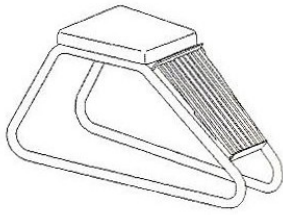

SHOE STANDS AND ACCESSORIES

#1200
SINGLE SIDED SHOE RACK. 42"L x 14"W x 57"H.
CHROME FINISH.

#1201
TWO-SIDED SHOE RACK. 42"L x 21"W x 57"H.
CHROME FINISH.

#1202
DOUBLE SIDED SHOE RACK. INCLUDES TEN 10"W x
48"L WIRE SHELVES. SHELVES MAY BE POSITIONED
ANYWHERE ON THE 60" SLOTTED UPRIGHTS.
CHROME FINISH.

#1218
DOUBLE SIDED SHOE RACK. 48"L x 22"W x 54"H.
SATIN CHROME FINISH.

SHOE STANDS AND ACCESSORIES

#1203
HEAVY DUTY CHROME
FITTING STOOL. WITH
BLACK VINYL SEAT.

#1204
30 DEGREE SLANT SHOE
SHELF FOR GRID OF 1/4"
DIAMETER WIRE. 13"L
X 4 1/4"W.

PLEXI SWIVEL SHOE
DISPLAYER FOR SLATWALL.
#1205 - TOE STOP
#1206 - HEEL STOP

PLEXI RISER SET.
#1207 - 3", 4" AND 5" HIGH.
#1208 - 4", 6" AND 8" HIGH.

#1209 -
PLEXI SHOE SHELF FOR GRID.
10"L X 4"W.

SLANT PLEXI SHOE SHELF
FOR GRID. 9"L X 4"W.
#1210 - RIGHT
#1211 - LEFT