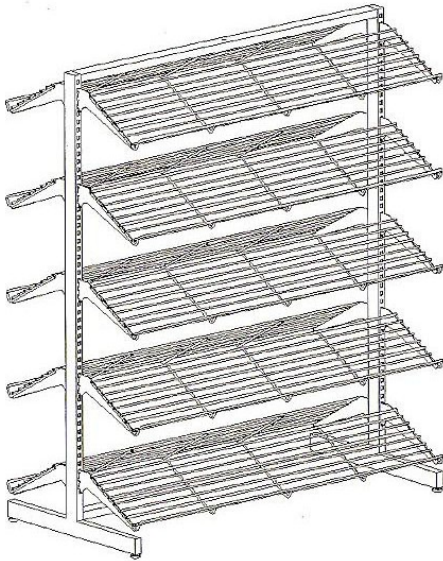

SHOE STANDS AND ACCESSORIES

#1200
SINGLE SIDED SHOE RACK. 42"L x 14"W x 57"H.
CHROME FINISH.

#1201
TWO-SIDED SHOE RACK. 42"L x 21"W x 57"H.
CHROME FINISH.

#1202
DOUBLE SIDED SHOE RACK. INCLUDES TEN 10"W x
48"L WIRE SHELVES. SHELVES MAY BE POSITIONED
ANYWHERE ON THE 60" SLOTTED UPRIGHTS.
CHROME FINISH.

#1218
DOUBLE SIDED SHOE RACK. 48"L x 22"W x 54"H.
SATIN CHROME FINISH.

SHOE STANDS AND ACCESSORIES

#1203
HEAVY DUTY CHROME
FITTING STOOL. WITH
BLACK VINYL SEAT.

#1204
30 DEGREE SLANT SHOE
SHELF FOR GRID OF 1/4"
DIAMETER WIRE. 13"L
X 4 1/4"W.

PLEXI SWIVEL SHOE
DISPLAYER FOR SLATWALL.
#1205 - TOE STOP
#1206 - HEEL STOP

PLEXI RISER SET.
#1207 - 3", 4" AND 5" HIGH.
#1208 - 4", 6" AND 8" HIGH.

#1209 -
PLEXI SHOE SHELF FOR GRID.
10"L X 4"W.

SLANT PLEXI SHOE SHELF
FOR GRID. 9"L X 4"W.
#1210 - RIGHT
#1211 - LEFT