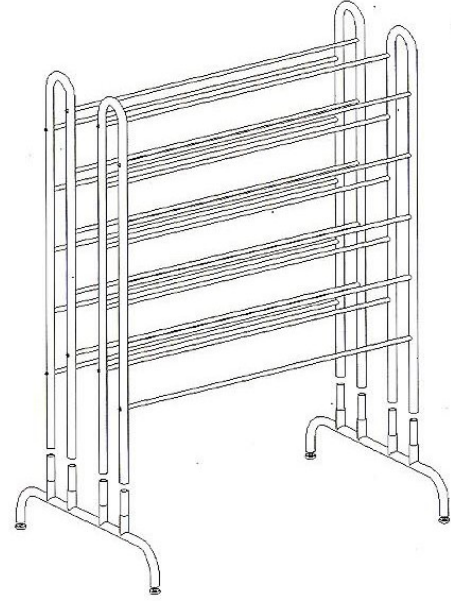

SHOE STANDS AND ACCESSORIES

#1200
SINGLE SIDED SHOE RACK. 42"L x 14"W x 57"H.
CHROME FINISH.

#1201
TWO-SIDED SHOE RACK. 42"L x 21"W x 57"H.
CHROME FINISH.

#1202
DOUBLE SIDED SHOE RACK. INCLUDES TEN 10"W x
48"L WIRE SHELVES. SHELVES MAY BE POSITIONED
ANYWHERE ON THE 60" SLOTTED UPRIGHTS.
CHROME FINISH.

#1218
DOUBLE SIDED SHOE RACK. 48"L x 22"W x 54"H.
SATIN CHROME FINISH.

SHOE STANDS AND ACCESSORIES

#1203
HEAVY DUTY CHROME
FITTING STOOL. WITH
BLACK VINYL SEAT.

#1204
30 DEGREE SLANT SHOE
SHELF FOR GRID OF 1/4"
DIAMETER WIRE. 13"L
X 4 1/4"W.

PLEXI SWIVEL SHOE
DISPLAYER FOR SLATWALL.
#1205 - TOE STOP
#1206 - HEEL STOP

PLEXI RISER SET.
#1207 - 3", 4" AND 5" HIGH.
#1208 - 4", 6" AND 8" HIGH.

#1209 -
PLEXI SHOE SHELF FOR GRID.
10"L X 4"W.

SLANT PLEXI SHOE SHELF
FOR GRID. 9"L X 4"W.
#1210 - RIGHT
#1211 - LEFT

PLEXI SHOE SHELF FOR
SLATWALL.
#1212 - 10"L X 3"W.
#1213 - 10"L X 4"W.

#1214
PLEXI SHOE SHELF WITH
2" FRONT SIGN LIP.
10"L X 4"W.

SLANT PLEXI SHOE SHELF
FOR SLATWALL. 9"L X 4"W.
#1215 - RIGHT
#1216 - LEFT