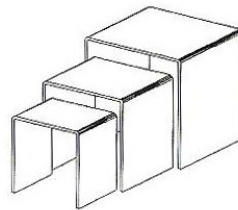

SHOE STANDS AND ACCESSORIES

#1200
SINGLE SIDED SHOE RACK. 42"L x 14"W x 57"H.
CHROME FINISH.

#1201
TWO-SIDED SHOE RACK. 42"L x 21"W x 57"H.
CHROME FINISH.

#1202
DOUBLE SIDED SHOE RACK. INCLUDES TEN 10"W x
48"L WIRE SHELVES. SHELVES MAY BE POSITIONED
ANYWHERE ON THE 60" SLOTTED UPRIGHTS.
CHROME FINISH.

#1218
DOUBLE SIDED SHOE RACK. 48"L x 22"W x 54"H.
SATIN CHROME FINISH.

SHOE STANDS AND ACCESSORIES

#1203
HEAVY DUTY CHROME
FITTING STOOL. WITH
BLACK VINYL SEAT.

#1204
30 DEGREE SLANT SHOE
SHELF FOR GRID OF 1/4"
DIAMETER WIRE. 13"L
X 4 1/4"W.

PLEXI SWIVEL SHOE
DISPLAYER FOR SLATWALL.
#1205 - TOE STOP
#1206 - HEEL STOP

PLEXI RISER SET.
#1207 - 3", 4" AND 5" HIGH.
#1208 - 4", 6" AND 8" HIGH.

#1209 -
PLEXI SHOE SHELF FOR GRID.
10"L X 4"W.

SLANT PLEXI SHOE SHELF
FOR GRID. 9"L X 4"W.
#1210 - RIGHT
#1211 - LEFT