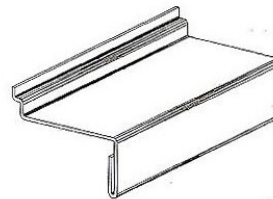

SHOE STANDS AND ACCESSORIES

#1200
SINGLE SIDED SHOE RACK. 42"L x 14"W x 57"H.
CHROME FINISH.

#1201
TWO-SIDED SHOE RACK. 42"L x 21"W x 57"H.
CHROME FINISH.

#1202
DOUBLE SIDED SHOE RACK. INCLUDES TEN 10"W x
48"L WIRE SHELVES. SHELVES MAY BE POSITIONED
ANYWHERE ON THE 60" SLOTTED UPRIGHTS.
CHROME FINISH.

#1218
DOUBLE SIDED SHOE RACK. 48"L x 22"W x 54"H.
SATIN CHROME FINISH.

SHOE STANDS AND ACCESSORIES

#1203
HEAVY DUTY CHROME
FITTING STOOL. WITH
BLACK VINYL SEAT.

#1204
30 DEGREE SLANT SHOE
SHELF FOR GRID OF 1/4"
DIAMETER WIRE. 13"L
X 4 1/4"W.

PLEXI SWIVEL SHOE
DISPLAYER FOR SLATWALL.
#1205 - TOE STOP
#1206 - HEEL STOP

PLEXI RISER SET.
#1207 - 3", 4" AND 5" HIGH.
#1208 - 4", 6" AND 8" HIGH.

#1209 -
PLEXI SHOE SHELF FOR GRID.
10"L X 4"W.

SLANT PLEXI SHOE SHELF
FOR GRID. 9"L X 4"W.
#1210 - RIGHT
#1211 - LEFT

PLEXI SHOE SHELF FOR
SLATWALL.
#1212 - 10"L X 3"W.
#1213 - 10"L X 4"W.

#1214
PLEXI SHOE SHELF WITH
2" FRONT SIGN LIP.
10"L X 4"W.

SLANT PLEXI SHOE SHELF
FOR SLATWALL. 9"L X 4"W.
#1215 - RIGHT
#1216 - LEFT