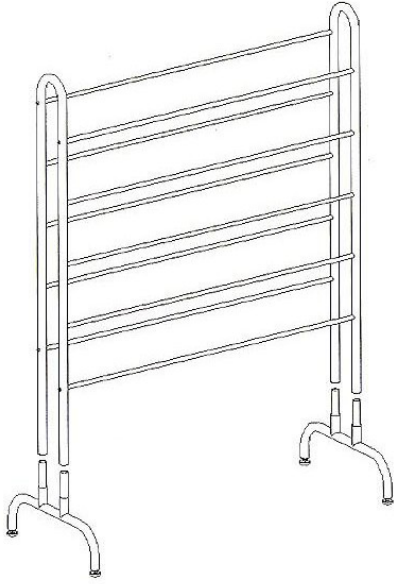

SHOE STANDS AND ACCESSORIES

#1200
SINGLE SIDED SHOE RACK. 42"L x 14"W x 57"H.
CHROME FINISH.

#1201
TWO-SIDED SHOE RACK. 42"L x 21"W x 57"H.
CHROME FINISH.

#1202
DOUBLE SIDED SHOE RACK. INCLUDES TEN 10"W x
48"L WIRE SHELVES. SHELVES MAY BE POSITIONED
ANYWHERE ON THE 60" SLOTTED UPRIGHTS.
CHROME FINISH.

#1218
DOUBLE SIDED SHOE RACK. 48"L x 22"W x 54"H.
SATIN CHROME FINISH.

SHOE STANDS AND ACCESSORIES

#1203
HEAVY DUTY CHROME
FITTING STOOL. WITH
BLACK VINYL SEAT.

#1204
30 DEGREE SLANT SHOE
SHELF FOR GRID OF 1/4"
DIAMETER WIRE. 13"L
X 4 1/4"W.

PLEXI SWIVEL SHOE
DISPLAYER FOR SLATWALL.
#1205 - TOE STOP
#1206 - HEEL STOP

PLEXI RISER SET.
#1207 - 3", 4" AND 5" HIGH.
#1208 - 4", 6" AND 8" HIGH.

#1209 -
PLEXI SHOE SHELF FOR GRID.
10"L X 4"W.

SLANT PLEXI SHOE SHELF
FOR GRID. 9"L X 4"W.
#1210 - RIGHT
#1211 - LEFT