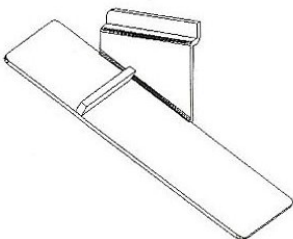

SHOE STANDS AND ACCESSORIES

#1200
SINGLE SIDED SHOE RACK. 42"L x 14"W x 57"H.
CHROME FINISH.

#1201
TWO-SIDED SHOE RACK. 42"L x 21"W x 57"H.
CHROME FINISH.

#1202
DOUBLE SIDED SHOE RACK. INCLUDES TEN 10"W x
48"L WIRE SHELVES. SHELVES MAY BE POSITIONED
ANYWHERE ON THE 60" SLOTTED UPRIGHTS.
CHROME FINISH.

#1218
DOUBLE SIDED SHOE RACK. 48"L x 22"W x 54"H.
SATIN CHROME FINISH.

SHOE STANDS AND ACCESSORIES

#1203
HEAVY DUTY CHROME
FITTING STOOL. WITH
BLACK VINYL SEAT.

#1204
30 DEGREE SLANT SHOE
SHELF FOR GRID OF 1/4"
DIAMETER WIRE. 13"L
X 4 1/4"W.

PLEXI SWIVEL SHOE
DISPLAYER FOR SLATWALL.
#1205 - TOE STOP
#1206 - HEEL STOP

PLEXI RISER SET.
#1207 - 3", 4" AND 5" HIGH.
#1208 - 4", 6" AND 8" HIGH.

#1209 -
PLEXI SHOE SHELF FOR GRID.
10"L X 4"W.

SLANT PLEXI SHOE SHELF
FOR GRID. 9"L X 4"W.
#1210 - RIGHT
#1211 - LEFT

PLEXI SHOE SHELF FOR
SLATWALL.
#1212 - 10"L X 3"W.
#1213 - 10"L X 4"W.

#1214
PLEXI SHOE SHELF WITH
2" FRONT SIGN LIP.
10"L X 4"W.

SLANT PLEXI SHOE SHELF
FOR SLATWALL. 9"L X 4"W.
#1215 - RIGHT
#1216 - LEFT