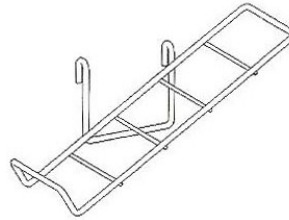

SHOE STANDS AND ACCESSORIES

#1200
SINGLE SIDED SHOE RACK. 42"L x 14"W x 57"H.
CHROME FINISH.

#1201
TWO-SIDED SHOE RACK. 42"L x 21"W x 57"H.
CHROME FINISH.

#1202
DOUBLE SIDED SHOE RACK. INCLUDES TEN 10"W x
48"L WIRE SHELVES. SHELVES MAY BE POSITIONED
ANYWHERE ON THE 60" SLOTTED UPRIGHTS.
CHROME FINISH.

#1218
DOUBLE SIDED SHOE RACK. 48"L x 22"W x 54"H.
SATIN CHROME FINISH.

SHOE STANDS AND ACCESSORIES

#1203
HEAVY DUTY CHROME
FITTING STOOL. WITH
BLACK VINYL SEAT.

#1204
30 DEGREE SLANT SHOE
SHELF FOR GRID OF 1/4"
DIAMETER WIRE. 13"L
X 4 1/4"W.

PLEXI SWIVEL SHOE
DISPLAYER FOR SLATWALL.
#1205 - TOE STOP
#1206 - HEEL STOP

PLEXI RISER SET.
#1207 - 3", 4" AND 5" HIGH.
#1208 - 4", 6" AND 8" HIGH.

#1209 -
PLEXI SHOE SHELF FOR GRID.
10"L X 4"W.

SLANT PLEXI SHOE SHELF
FOR GRID. 9"L X 4"W.
#1210 - RIGHT
#1211 - LEFT